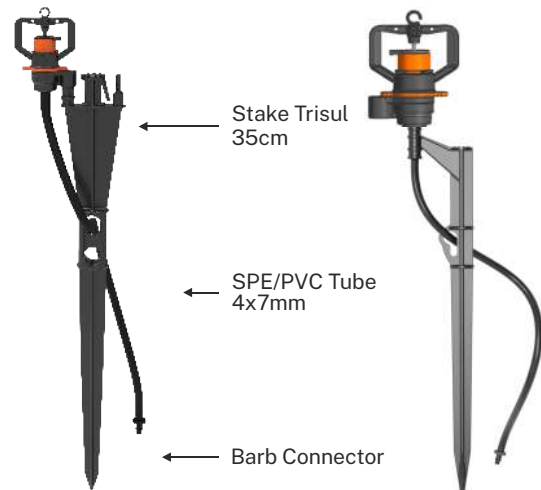

Performance Table

Nozzle Color	Nozzle Size		Flow Rate		Swivels - Wetted Diameter							
					Medium Range-Black				Large Range-Grey			
	mm	inch	LPH	GPH	1st Stage		2nd Stage		1st Stage		2nd Stage	
					mtr.	ft.	mtr.	ft.	mtr.	ft.	mtr.	ft.
Purple	0.8mm	0.031"	20	5.3	1.2	3.9	3.5	11.5	-	-	-	-
Brown	0.9mm	0.035"	28	7.4	1.2	3.9	4.0	13.1	1.6	5.2	5.0	16.4
Violet	1.0mm	0.039"	35	9.2	1.4	4.6	4.0	13.1	1.8	5.9	5.5	18.0
Green	1.1mm	0.043"	39	10.3	1.4	4.6	4.0	13.1	2.0	6.6	6.0	19.7
Blue	1.3mm	0.051"	50	13.2	1.6	5.2	4.5	14.8	2.0	6.6	6.5	21.3
Yellow	1.4mm	0.055"	62	16.4	1.6	5.2	4.6	15.1	2.0	6.6	7.0	23.0
Orange	1.5mm	0.059"	72	19.0	1.8	5.9	5.0	16.4	2.0	6.6	7.2	23.6
White	1.8mm	0.071"	95	25.1	2.0	6.6	5.5	18.0	2.2	7.2	7.5	24.6
Red	2.0mm	0.078"	145	38.3	-	-	-	-	2.2	7.2	9.6	31.5

- Tested at 25cm (10 inch) height above ground
- 1st Stage : Swivel with limiter
- 2nd Stage : Swivel without limiter

HT-206PC Assembly