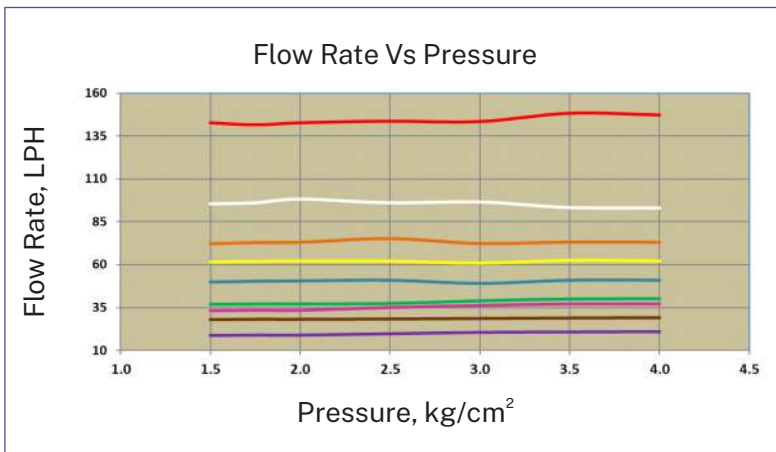

TECHNICAL DATA

- Flow rates: 20 - 145 LPH (5-38 GPH).
- Recommended pressure ranges : 1.5 - 4.0 kg/cm² (21 - 57 psi).
- Wetted diameter : 1.6 - 9.6 mtr (5 - 32 ft.).
- Recommended filtration: 120mesh

Performance Table

Nozzle Color	Nozzle Size		Flow Rate		Swivels - Wetted Diameter							
					Medium Range-Black				Large Range-Grey			
	mm	inch	LPH	GPH	1 st Stage		2 nd Stage		1 st Stage		2 nd Stage	
					mtr.	ft.	mtr.	ft.	mtr.	ft.	mtr.	ft.
Purple	0.8mm	0.031"	20	5.3	1.2	3.9	3.5	11.5	-	-	-	-
Brown	0.9mm	0.035"	28	7.4	1.2	3.9	4.0	13.1	1.6	5.2	5.0	16.4
Violet	1.0mm	0.039"	35	9.2	1.4	4.6	4.0	13.1	1.8	5.9	5.5	18.0
Green	1.1mm	0.043"	39	10.3	1.4	4.6	4.0	13.1	2.0	6.6	6.0	19.7
Blue	1.3mm	0.051"	50	13.2	1.6	5.2	4.5	14.8	2.0	6.6	6.5	21.3
Yellow	1.4mm	0.055"	62	16.4	1.6	5.2	4.6	15.1	2.0	6.6	7.0	23.0
Orange	1.5mm	0.059"	72	19.0	1.8	5.9	5.0	16.4	2.0	6.6	7.2	23.6
White	1.8mm	0.071"	95	25.1	2.0	6.6	5.5	18.0	2.2	7.2	7.5	24.6
Red	2.0mm	0.078"	145	38.3	-	-	-	-	2.2	7.2	9.6	31.5

- Tested at 25cm (10 inch) height above ground
- 1st Stage : Swivel with limiter
- 2nd Stage : Swivel without limiter

HT-206PC Assembly

Performance Graph

HT-206PC